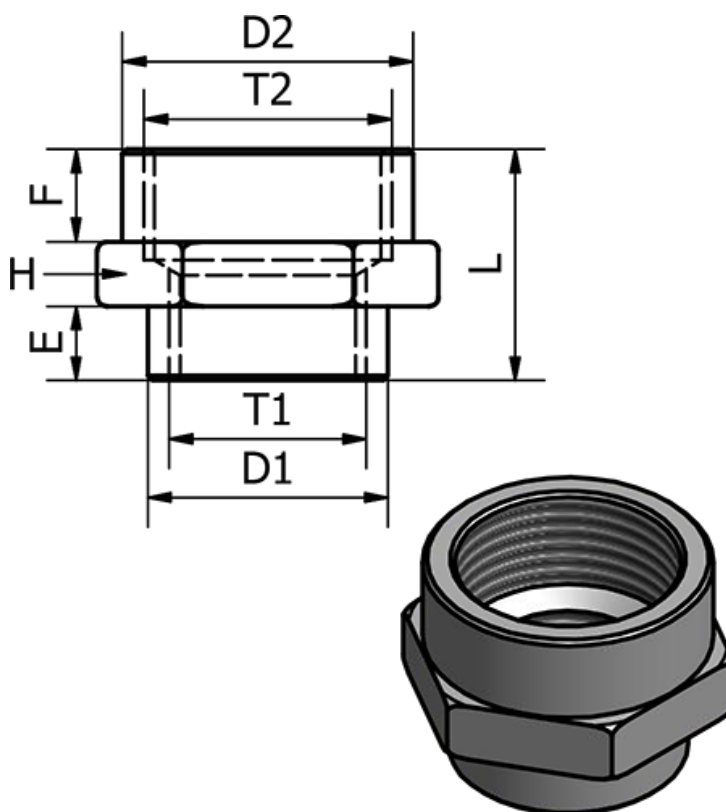

Article number: 5891126TR341

Description: Sleeve 1126TR - 341  
Reduction, G3/4" - G1"

## Measures

D1 = 32.0

D2 = 37.0

E = 8.0

F = 10.0

H = 38

L = 25.0

T = 1"

T2 = 1"